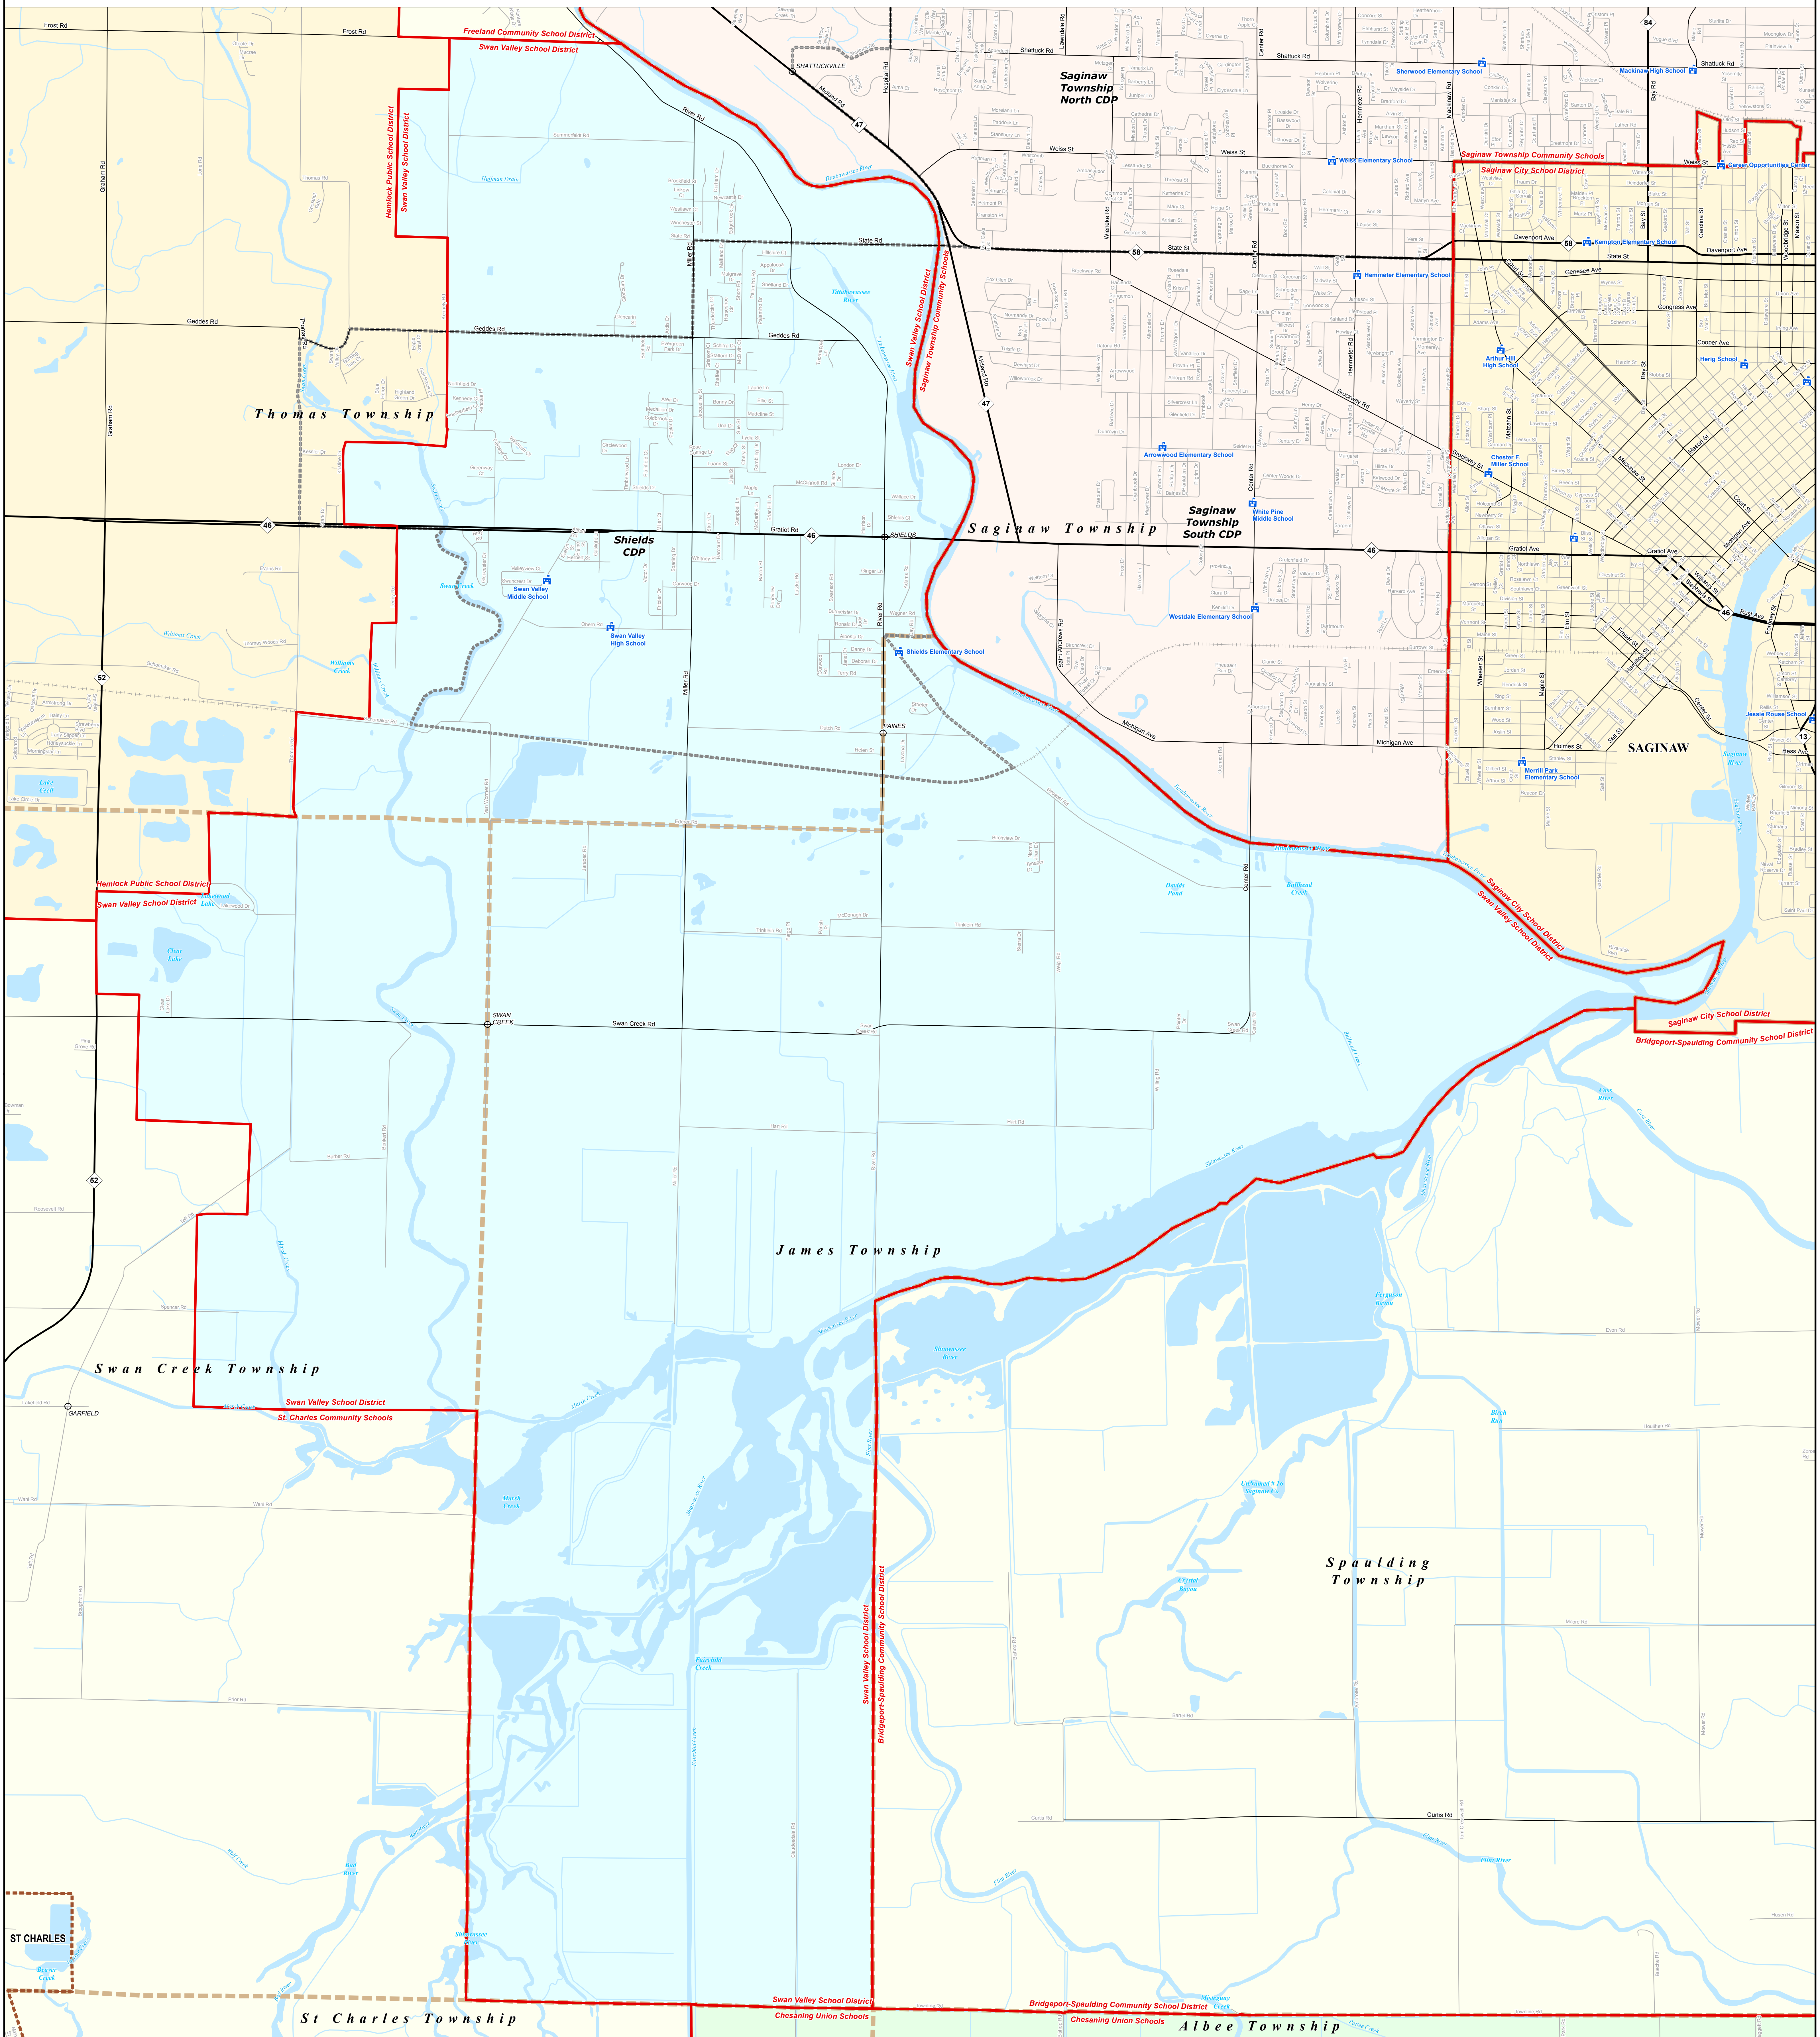

SWAN VALLEY SCHOOL DISTRICT

Saginaw ISD

*Note: Non K-12 School Districts identified with Asterisk (*) in Name

11/14/13

Legend	
School District	School
County	Water Feature
City	Railroad
Township	River, Stream, or Drain
Village	Freeway
Census Designated Place	Highway
	Primary Road
	Local Road

Source: Michigan Geographic Framework, v13a